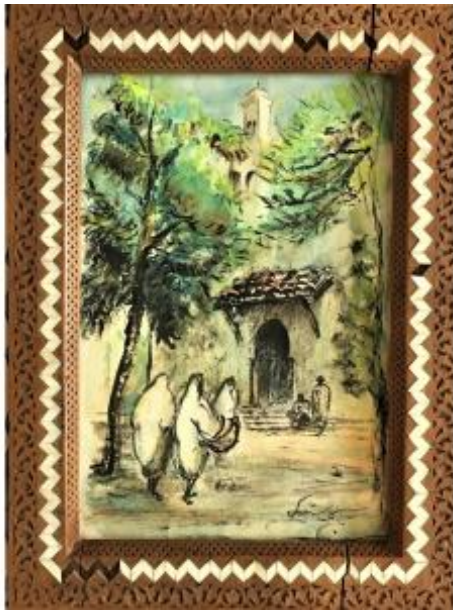

Gustave Lino 1893/1961 Watercolor And Ink Orientalise

250 EUR

Signature : Gustave Lino

Period : 20th century

Condition : Très bon état

Material : Paper

Width : 17,8 cm

Height : 26,3 cm

<https://www.proantic.com/en/1001980-gustave-lino-18931961-watercolor-and-ink-orientalise.html>

Description

Lovely orientalist watercolor and ink by Gustave Lino 1893/1961 representing women in front of an oriental building. Orientalist frame in wood and mother-of-pearl (accidents and lacks). The watercolor is in perfect condition. Signed twice lower right. Dimensions of the watercolor: 26.3 x 17.8 cm without the frame.