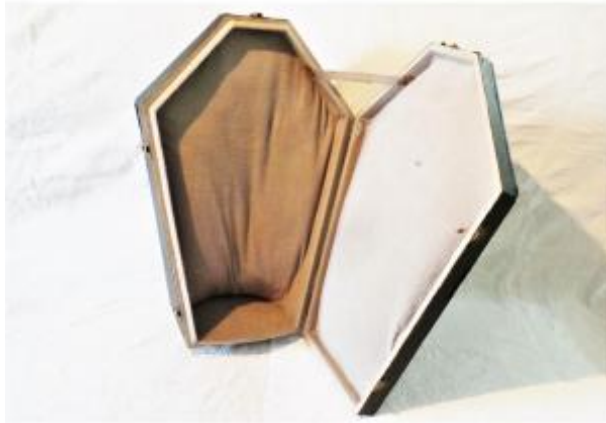

Case For Transport And Protection For Reliquary Monstrory

190 EUR

Period : 19th century

Condition : En l'état

Width : 40 cm --24 cm

Height : 40 cm

Depth : 21,5 cm ---9,5 cm

<https://www.proantic.com/en/1005692-case-for-transport-and-protection-for-reliquary-monstrory.html>

Description

Large case, transport and protection box for monstrance and religious reliquary. Dimensions: Height: 40 cm Widest width: 40 cm Widest width: 24 cm Low depth: 21.5 cm High depth: 9.5 cm Articulated side, side closure with 3 clasps, see photos. Felt interior, good condition, see photos. Good general state of conservation and use, in its own juice, see photos. Free shipping for France. Visit my other objects by consulting my gallery and our site.