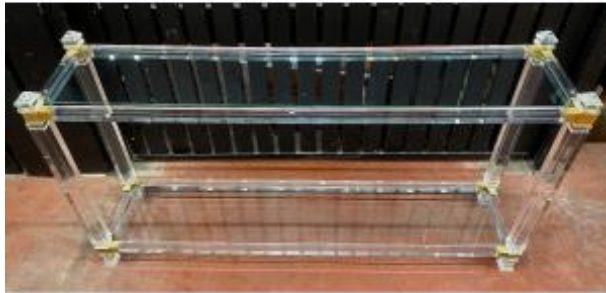

## Console Dlg Pierre Vandel Circa 70

750 EUR

Period : 20th century

Condition : Bon état

Material : Acrylic

Length : 150

Height : 80

Depth : 34

<https://www.proantic.com/en/1019039-console-dlg-pierre-vandel-circa-70.html>

### Description

Important console in plexy dlg by Pierre Vandel, double glass top, brass feet, very good condition of plexi and glass not scratched