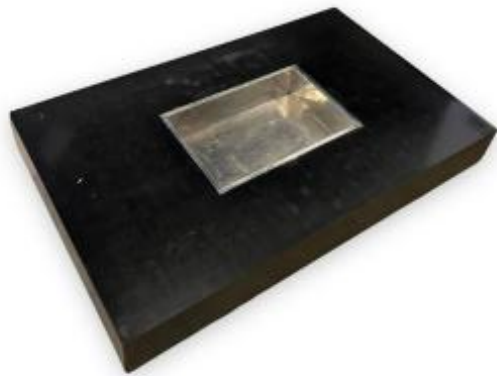

Willy Rizzotable In Black Melamine Wood And Metal

2 500 EUR

Signature : Willy RIZZO

Period : 20th century

Condition : Bon état général, nous signalons des sauts de placage sur plusieurs angles

Material : Metal

Length : 128 cm

Width : 80 cm

Height : 31 cm

<https://www.proantic.com/en/1020333-willy-rizzotable-in-black-melamine-wood-and-metal.html>

Description

Bar table by Willy Rizzo Very beautiful piece from the 1960s-1970s In intense black melamine wood and chromed metal Good general condition, we report veneer jumps on several angles some wear of time to report (see photos). Iconic piece from the designer with a unique volume and presence