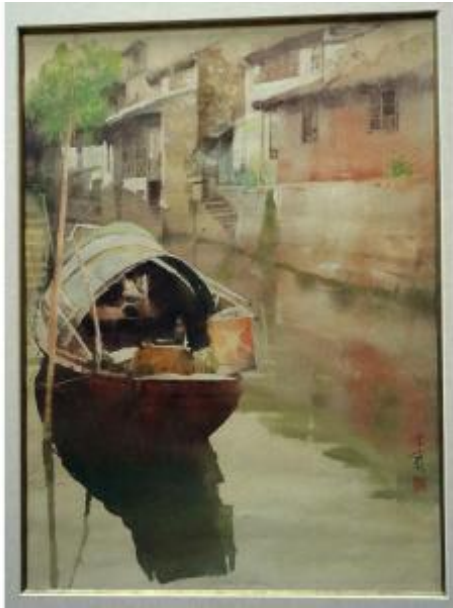

"boat On The Canal" Watercolor Signed China Around 1950/60

750 EUR

Signature : Non Déchiffré

Period : 20th century

Condition : Parfait état

Material : Water color

Length : 39 cm....passe 50 cm

Height : 54 cm....passe 64.5 cm

<https://www.proantic.com/en/1032850-quotboat-on-the-canal-quot-watercolor-signed-china-around-195060.html>

Description

Watercolor in perfect condition around 1950/60.....Chinese Signature and Stamp (Not Deciphered).....54/39 cm.....Modern pass of 64.5/50 cm