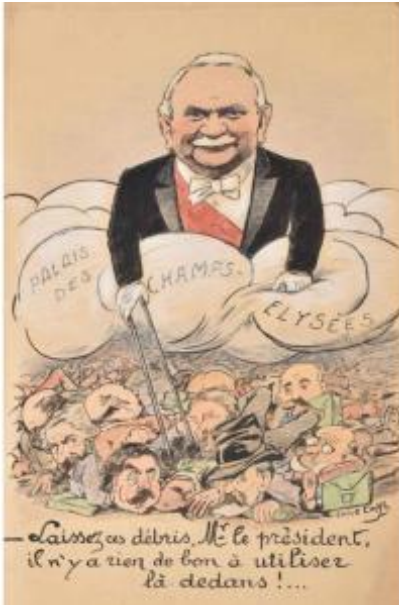

Emile Cohl Caricature By Félix Faure

1 500 EUR

Period : 19th century

Condition : Bon état

Material : Paper

<https://www.proantic.com/en/1034538-emile-cohl-caricature-b-y-felix-faure.html>

Description

Rare caricature by Emile COHL, famous precursor of cartoons and caricaturist student of André GILL representing the President of the Republic Félix FAURE. Drawing in ink and colored pencils signed lower right, 84 x 50 cm
Small tears on the edges disappearing once framed.