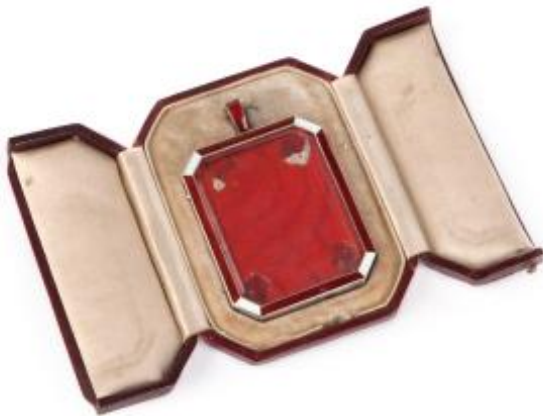

Elegant Faberge Silver And Guilloche Enamel Photo Frame

8 199 EUR

Signature : Fabergé

Period : 19th century

Condition : Très bon état

Material : Sterling silver

Description

Elegant Faberge silver and guilloche enamel photo frame in the original box. Karl Gustaf Hjalmar Armfeldt workshop. Petersburg, 1908-1917.

Dimensions: 7.5 x 5 cm.

Total weight: 39 g.

SKU:i61

Dealer

TheBestAntique

Antiques and collectibles

Mobile : +37256684125

C.R. Jakobsoni 7/1-78