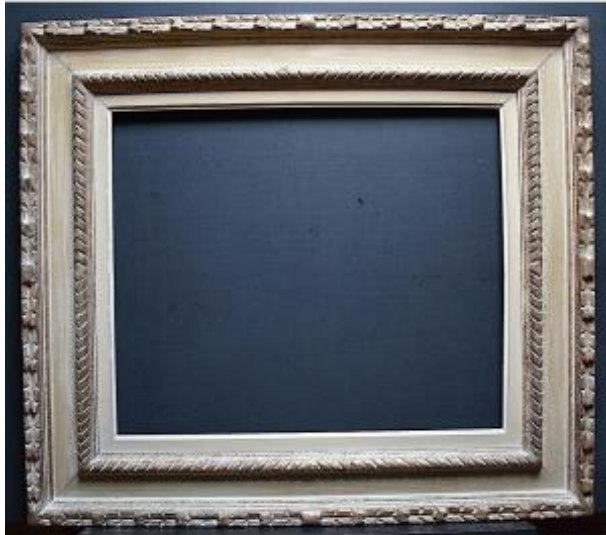

Frame 50s Montparnasse Rebate 55 X 46 Cm Format 10f Frame Ref C1052

380 EUR

Period : 20th century

Condition : Bon état

Material : Painted wood

Length : dimensions feuillure: 55 x 46 cm format 10f

<https://www.proantic.com/en/1072556-frame-50s-montparnasse-rebate-55-x-46-cm-format-10f-frame-ref-c1052.html>

Description

Beautiful old Montparnasse frame, in carved wood, period around 1940 1950.

Color: light gray beige brown

Condition: Good general condition, normal wear.

Dimensions: format: 10F

External dimension of the frame: 79 x 70 cm.

Interior dimension with rabbet: 56.5 x 46.9 cm.

(see arrowed photo)

Dimension of the view: 54 x 44.5 cm.

Wand width: 12.5 cm.

Frame depth: 3.5 cm.

Weight: 3.175 kg.

SHIPPING:

To know the shipping costs before the purchase, click on: Buy online and select your country, or contact us by email.