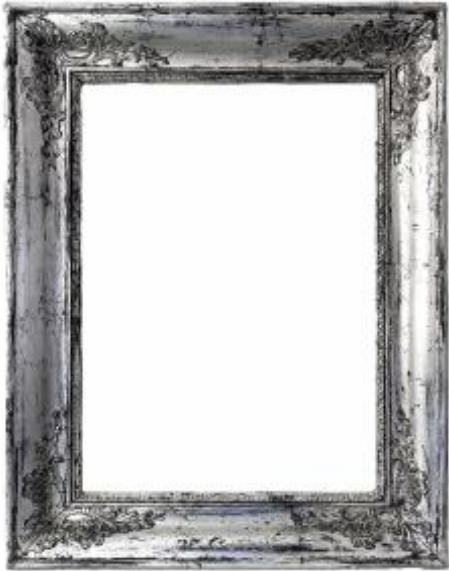

Wooden Frame - 55.40 X 40.00 - Ref - 1263

500 EUR

Period : 20th century

Condition : Bon état

<https://www.proantic.com/en/1078915-wooden-frame-5540-x-4000-ref-1263.html>

Description

Carved wooden frame gilded with silver leaf

- View dimensions: 52.60 x 37.10 cm
- External dimensions: 67.50 x 52.50 cm
- Dimensions of the rabbet: 55.40 x 40.00 cm

Dealer

Alexis Pentcheff

Paintings and antique frames

Tel : 04 91 42 81 33

Mobile :

Pavillon de la Reine Jeanne - 10 Chemin du Génie.