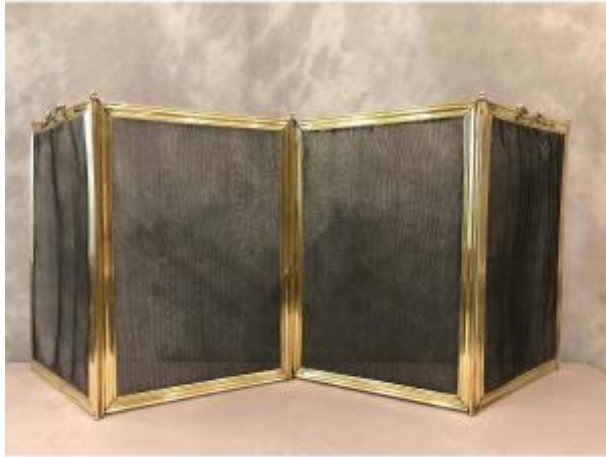

Old Fireplace Fire Screen In Brass From The 19th Century

450 EUR

Period : 19th century

Condition : En bon état général

Width : 4 x 33 cm

Height : 49 cm

<https://www.proantic.com/en/1081888-old-fireplace-fire-screen-in-brass-from-the-19th-century.html>

Description

Old brass fireplace screen from the 19th century, it is fully polished and varnished, it opens to 4 equal panels and it has two small bronze handles. Dimensions width 4 X 33 cm height 49 cm