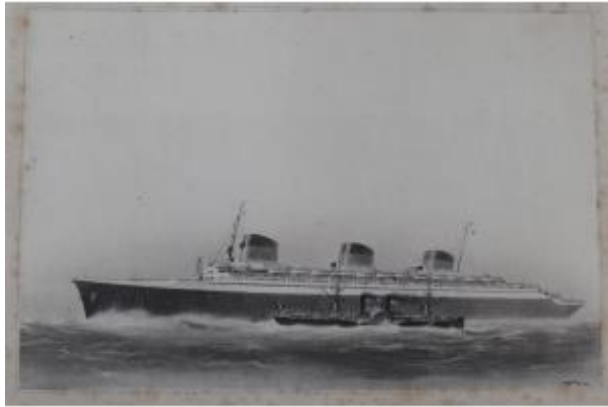

## Albert Sebille - Original Drawing - Le Normandie - Steamboat Circa 1930

800 EUR

Period : 20th century

Condition : Très bon état

Material : Paper

<https://www.proantic.com/en/1088589-albert-sebille-original-drawing-le-normandie-steamboat-circa-1930.html>

### Description

SEBILLE Albert (1874-1953), The Normandy liner, accompanied by a steamer Rare original drawing, black chalk, charcoal and stump, white gouache highlights, size 32 x 49 cm, perfect condition, a few bites on the passe-partout, unframed Albert SEBILLE was official painter of the navy in 1907. He was appointed artistic adviser by Mr. Gangardel, then director of the Compagnie Générale Transatlantique. He participated and produced with the engineers of the Transatlantic Company, sketches for the liner Normandy.