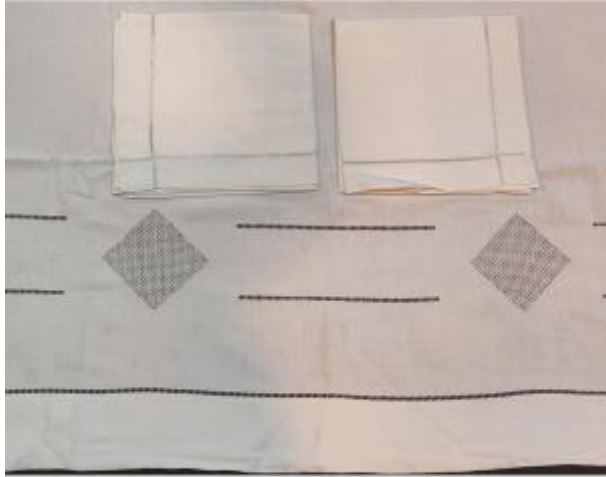

White Linen Bed Set Sheet With Back + 2 Art Deco Venice Days Embroidery Pillowcases

120 EUR

Period : 20th century

Condition : Bon état

Material : Laces

Length : 308 cm

Width : 216 cm

<https://www.proantic.com/en/1094154-white-linen-bed-set-sheet-with-back-2-art-deco-venice-days-embroidery-pillowcases.html>

Description

**OLD BED SET
SHEET WITH RETURN + 2 WHITE
LINEN PILLOWCASES EMBROIDERY:
VENICE DAYS + TRIANGLE IN SMALL
DAYS**

Dimensions of the sheet: 308 x 216 cm Return on
68 cm in height

Pillowcases: Exterior: 77 X 75 cm Interior: 68 X
65 cm