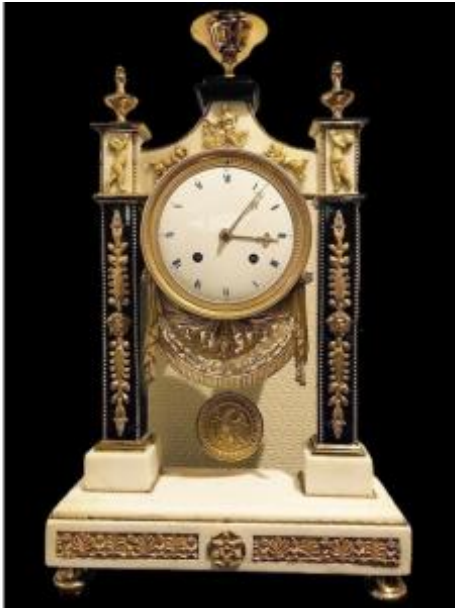

Directory Clock

1 000 EUR

Period : 18th century

Condition : Bon état

Material : Other

<https://www.proantic.com/en/1101484-directory-clock.html>

Description

Portico clock from the "Directory" period symbolizing Justice; Two-tone marble, enamel dial, original hands and balance wheel, small scratches on the marble and on a winding hole, see photos, overhauled movement guaranteed for two years. Dimensions: Height: 50 cm Width: 30 cm Depth: 10 cm