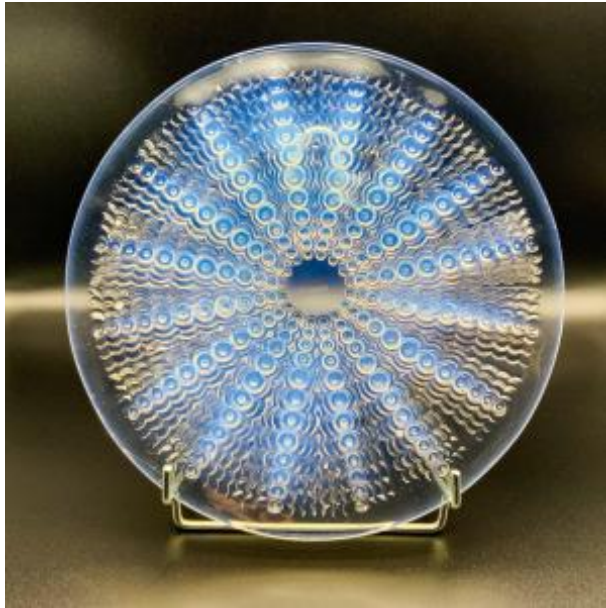

R.lalique Sea Urchin Flat Bowl

595 EUR

Signature : R.Lalique

Period : 20th century

Condition : Bon état

Material : Glass

<https://www.proantic.com/en/1109685-rlalique-sea-urchin-flat-bowl.html>

Description

R.Lalique sublime flat bowl in opalescent glass from the Oursin 1935 Art Deco model Ø: 27.8 cm
A superb bowl in good condition, a few tiny scratches from use. Signed in the center with the acid stamp R.Lalique France Bibl: F.Marcilhac ref 3310 page 764.