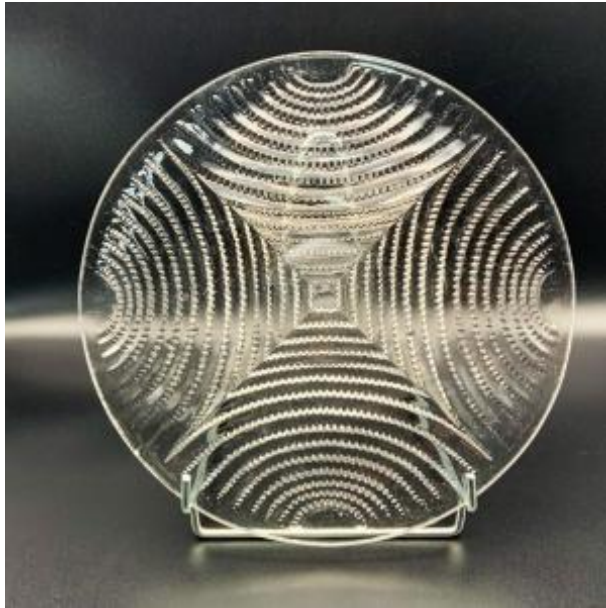

R.lalique Flat Cup Lines

350 EUR

Signature : R.Lalique

Period : 20th century

Condition : Etat d'usage

Material : Glass

[https://www.proantic.com/en/1110095-rlalique-flat-cup-lines.h
tml](https://www.proantic.com/en/1110095-rlalique-flat-cup-lines.html)

Description

R.Lalique Art Deco flat bowl, Lines model, created in 1935 by René Lalique. Pressed molded white glass decorated with curved notched lines. Ø: 27.8 cm Signed R.Lalique France in the center. Good condition, some micro scratches from use.