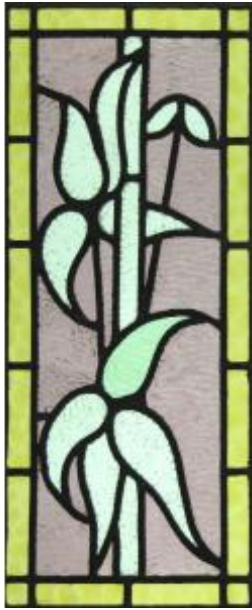

Stylized Floral Pattern

400 EUR

Period : 20th century

Condition : Très bon état

Material : Glass

Width : 25 cm

Height : 59 cm

<https://www.proantic.com/en/1126756-stylized-floral-pattern.html>

Description

Stylized floral pattern in plain and structured color and clear cathedral glass, assembled with lead.

Dealer

l'Antiquaire du Vitrail

Antique stained-glass panels from 1850 to 1950

Tel : 0237219050