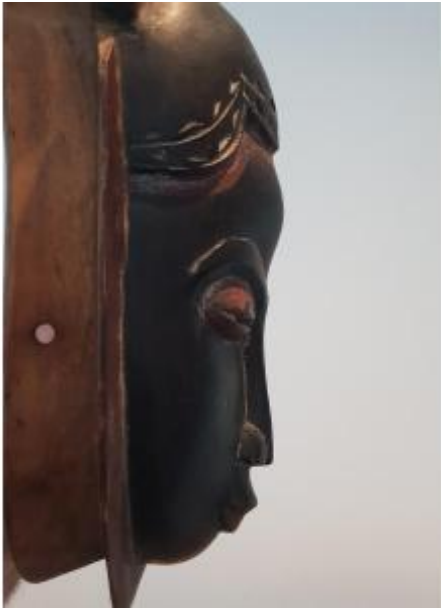

Yaoure Baoule Mask, Ivory Coast, Face With Bird

450 EUR

Period : 20th century

Condition : Bon état

Material : Solid wood

Height : 48 cm.

<https://www.proantic.com/en/1142044-yaoure-baoule-mask-ivory-coast-face-with-bird.html>

Description

Interesting and large yaure or Baoule mask from Ivory Coast whose face is surmounted by a bird. The whole is covered with black vegetable pigments and burgundy red in some places.

height: 48 cm