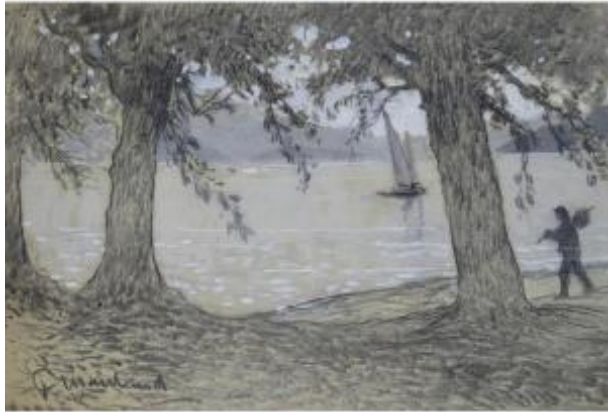

Fernand Maillaud 1862-1948. "lakeside."

550 EUR

Signature : Fernand Maillaud 1862-1948.

Period : 19th century

Condition : Parfait état

Material : Other

Width : 43,4

Height : 29,5

<https://www.proantic.com/en/1155548-fernand-maillaud-1862-1948-quotlakesidequot.html>

Description

Fernand Maillaud 1862-1948.

"Lakeside."

Charcoal drawing and heightened gouache.

Signed lower left.

Dimensions of the drawing : 29.5 × 43.4 cm.