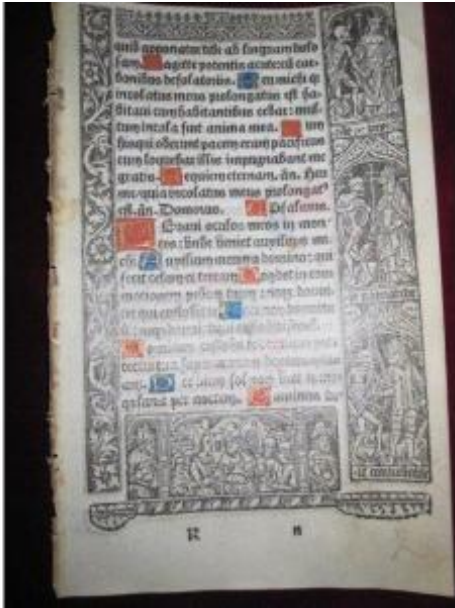

## Leaf From A Book Of Hours. Around 1500. Danse Macabre Engravings On Parchment

375 EUR

Period : Before 16th century

Condition : Bon état

Material : Parchment

Length : 17 x 11 cm

<https://www.proantic.com/en/1158608-leaf-from-a-book-of-hours-around-1500-danse-macabre-engravings-on-parchment.html>

### Description

Leaf from a Book of Hours. circa 1500. Borders on both sides with Danse Macabre motifs engraved on parchment.