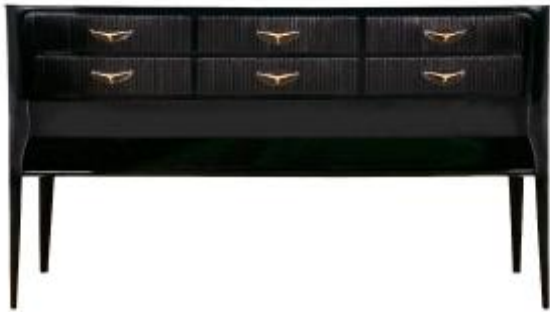

## Console-commode With Six "grissinis" Drawers In Stained Mahogany - Italy 1940

6 750 EUR

Period : 20th century

Condition : Restauré par notre atelier

Material : Mahogany

Length : 168

Width : 45

Height : 94

<https://www.proantic.com/en/1162283-console-commode-with-six-grissinis-drawers-in-stained-mahogany-italy-1940.html>

### Description

Splendid console-chest of drawers with six "grissinis" drawers in stained and varnished mahogany, rosewood details, large storage space under the drawers, polished brass handles,

English green glass top.