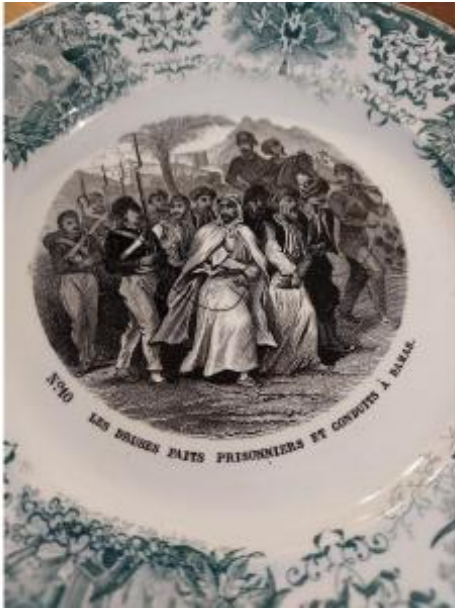

Creil Et Montereau Plate N°10 "the Druses Taken Prisoners And Led To Damascus"

180 EUR

Signature : Creil et montereau

Period : 19th century

Condition : Bon état

Material : Porcelain

Diameter : 19,5 cm

<https://www.proantic.com/en/1175832-creil-et-montereau-plate-n10-quotthe-druses-taken-prisoners-and-led-to-damascusquot.htm.html>

Description

Very beautiful and rare historiated plate from the Manufacture de Creil et Montereau. Plate N°10 out of a series of 12 plates concerning the massacre of Christians by the Druze in Syria and Lebanon in 1860. Decor in grisaille. Good condition, slight wear around the edge. Plates N°1,3,5,9,10,11,12 are also available.