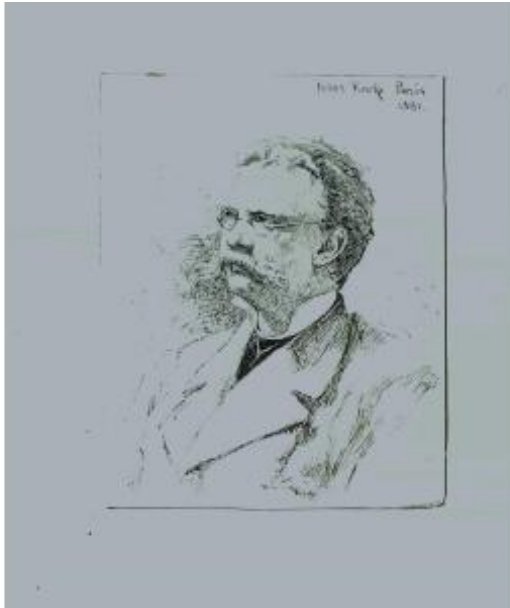

Fedor Encke: Portrait Of A Man, Feather

180 EUR

Signature : Fedor Encke, Berlin 1851- ?

Period : 19th century

Condition : Bon état

Material : Paper

Width : feuille: 12.6cm, dessin: 10cm

Height : feuille: 29.5cm, dessin: 23cm

<https://www.proantic.com/en/1184180-fedor-encke-portrait-of-a-man-feather.html>

Description

In the 1880s, the publication of the illustrated catalog of the SAF required artists to send a drawing of the painting they wanted to exhibit, so that an engraver could transfer this drawing to the catalog. The drawing presented is autograph executed by the painter from his painting. A pupil of Karl Gussow in Berlin, he completed his studies in Rome and Paris, settled in Berlin, Honorable Mention at the Berlin Academy in 1887, exhibited in Berlin and Dresden. Signed top right: Fedor Encke 1881 and annotated on the back top: Fedor Encke 11 Bd Clichy Paris portrait (life size).