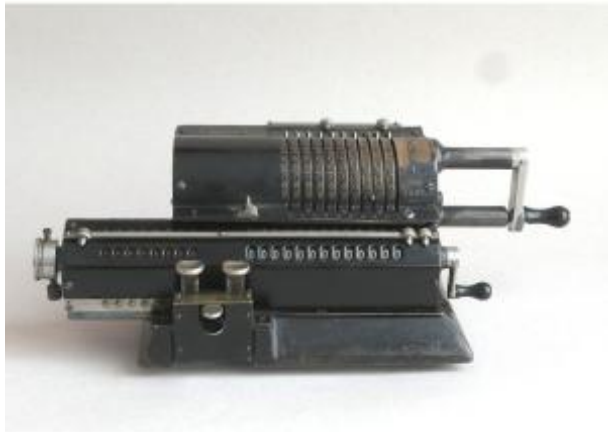

## Ohdner Mechanical Calculator

280 EUR

Period : 20th century

Condition : Bon état

Material : Metal

Width : 33 cm

Height : 12 cm

Depth : 15 cm

### Description

Mechanical calculator by Ohdner (Sweden)

Model 24

Circa 1940

Nice marchant mechanical, hand-operated calculator.

It's a pinwheel-type machine that can add, subtract, multiply, and divide at the turn of a crank. (Well, many turns to multiply or divide.)

The calculator is in perfect working order.

The carriage, 0 resets etc. are fluid.

There are a few signs of use and one bakelite handle is missing, but the overall condition is very good (!).