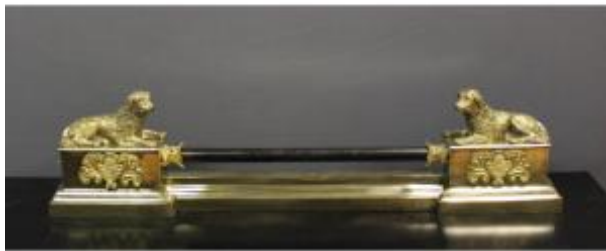

Bronze Hearth Bar Model With Dogs XIX

780 EUR

Period : 19th century

Condition : Très bon état

Material : Bronze

Length : 95

Height : 22,5

Depth : 9,5

<https://www.proantic.com/en/1205846-bronze-hearth-bar-model-with-dogs-xix.html>

Description

Fireplace bar in bronze and iron, dog model, the bar is extendable from 95 cm to 120 cm, second half of the 19th century, all in very good condition