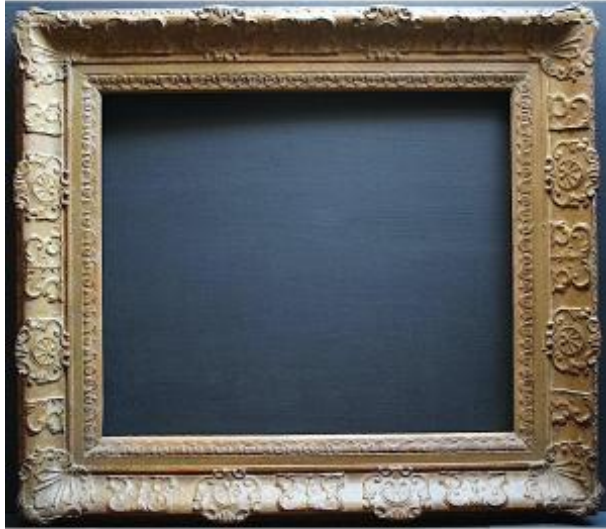

Montparnasse Frame Rabbet 50.5 X 42.5 Cm Frame Ref C1108

250 EUR

Period : 20th century

Condition : Bon état

Material : Painted wood

Length : dimensions feuillure: 50,5 x 42,5 cm

<https://www.proantic.com/en/1207125-montparnasse-frame-rabbet-505-x-425-cm-frame-ref-c1108.html>

Description

Beautiful old Montparnasse frame, in pressed wood, period around 1950 1960.

Color: brown green

Condition: Good general condition, normal wear.

Dimensions:

External dimension of the frame: 69.5 x 61 cm.

Interior dimension with rebate: 50.5 x 42.5 cm.

(see arrowed photo)

Dimensions of the view: 49 x 41 cm.

Wand width: 10 cm.

Frame depth: 6 cm.

Weight: 3,180 kg.

SHIPPING:

To find out shipping costs before purchasing, click: Buy online and select your country, or contact us by email.