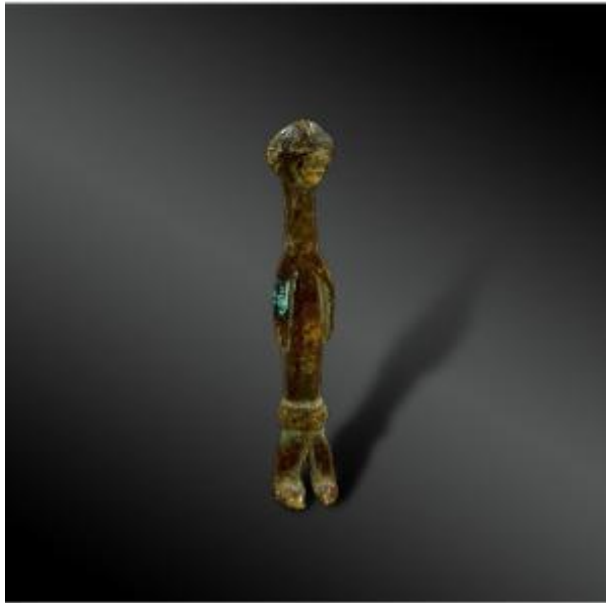

Anthropomoprhe Statuette - Central Africa, Chad - End Of The 19th Century - Early 20th

220 EUR

Period : 19th century

Condition : Très bon état

Material : Other

<https://www.proantic.com/en/1229058-anthropomoprhe-statuettes-central-africa-chad-end-of-the-19th-century-early-20th-century.html>

Description

ANTHROPOMORPHIC STATUETTE

Kotoko culture, Central Africa, Chad

Late 19th century - early 20th century

Copper alloy

H. 7.3 cm

Stylised statuette with incised eyes, standing on short legs with a belt around the waist. Her eyes are incised.