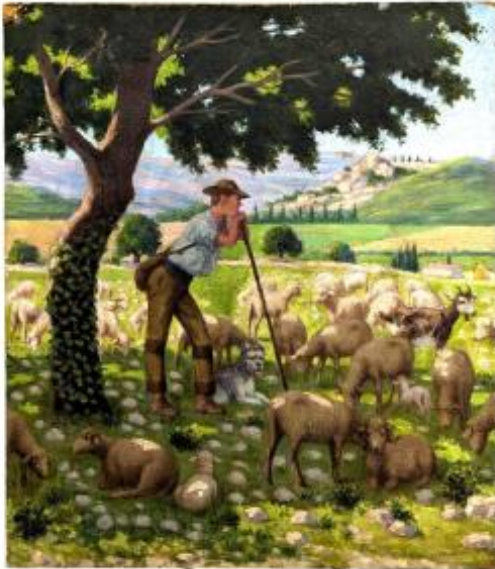

## Oil On Canvas Pastoral Scene Provençal School Rémy Mayan (1877-1961)

700 EUR

Signature : Remy Mayan

Period : 20th century

Condition : En l'etat

Material : Oil painting

<https://www.proantic.com/en/1241854-oil-on-canvas-pastoral-scene-provencal-school-remy-mayan-1877-1961.html>

### Description

Oil on canvas pastoral scene Provençal school  
Rémy Mayan (1877-1961) measuring 73x60 cm.  
Comes from a lot of 5 paintings by the same  
painter some are signed others not