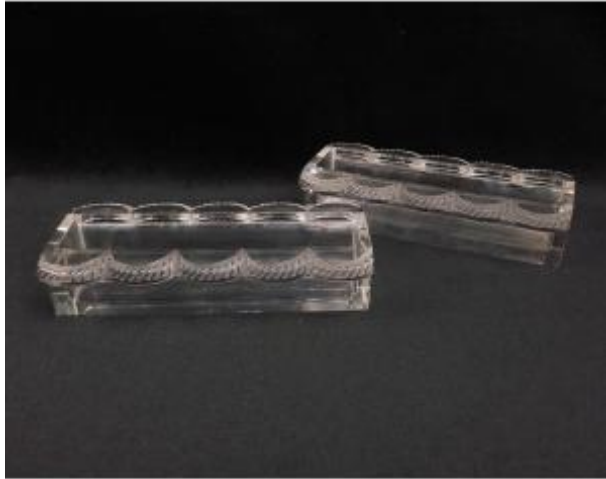

Lalique Crystal Centerpieces

225 EUR

Period : 20th century

Condition : Etat d'usage

Material : Crystal

Length : 20 cm

Width : 9.5 cm

Height : 5.5 cm

<https://www.proantic.com/en/1261687-lalique-crystal-centerpieces.html>

Description

Lalique crystal centerpieces Two crystal centerpieces Scalloped model Signature below: Lalique France Visible at the Galerie Courcelles Antiquités, at 41 rue des Acacias, in the 17th arrondissement of Paris.