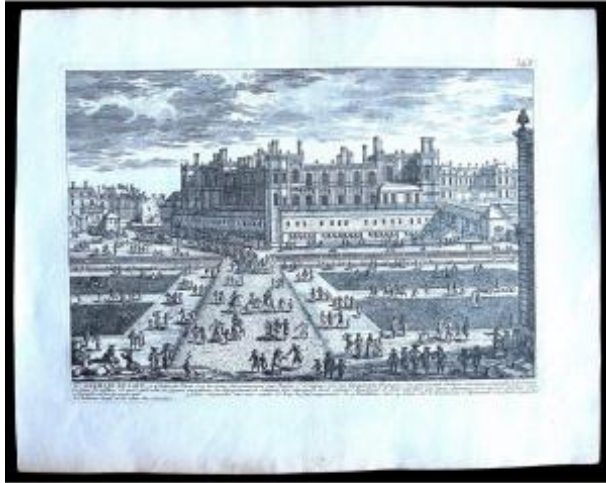

Series Of 8 Etching Prints-engravings By Gabriel Perelle (1604-1677)

180 EUR

Signature : Gabriel Perelle

Period : 17th century

Condition : Bon état

Material : Cardboard

<https://www.proantic.com/en/1268271-series-of-8-etching-prints-engravings-by-gabriel-perelle-1604-1677.html>

Description

Series of 15 etching prints-engravings by Gabriel Perelle (1604-1677) depicting the most important noble buildings in France. 37x29 cm. (price EUR190 each)

Dealer

Antichita'Vietti

Antiquités

Tel : +393389071872