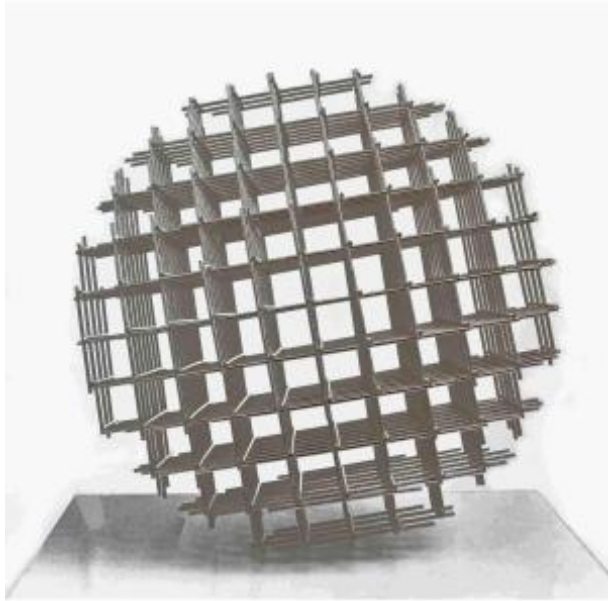

## François Morellet, Sphere-frame, 1962

24 000 EUR

Signature : François Morellet (1926 - 2016)

Period : 20th century

Condition : Très bon état

Material : Metal

Diameter : 33 cm

<https://www.proantic.com/en/1285530-francois-morellet-sphere-frame-1962.html>

### Description

François Morellet is a world-renowned French painter, engraver and sculptor. Major player in geometric and minimalist abstraction of the second half of the 20th century. He likes to play with geometric shapes, mathematics and the laws of chance, often not without humor. He is one of the very rare contemporary artists present at the Louvre Museum where he created a work in the Richelieu wing in 2010. The "frame-sphere" that we present here is an emblematic work by François Morellet, present at the MOMA of New York in a large format. This is one of the smallest models measuring 33 cm in diameter. It is accompanied by a certificate of authenticity from the artist's hand.