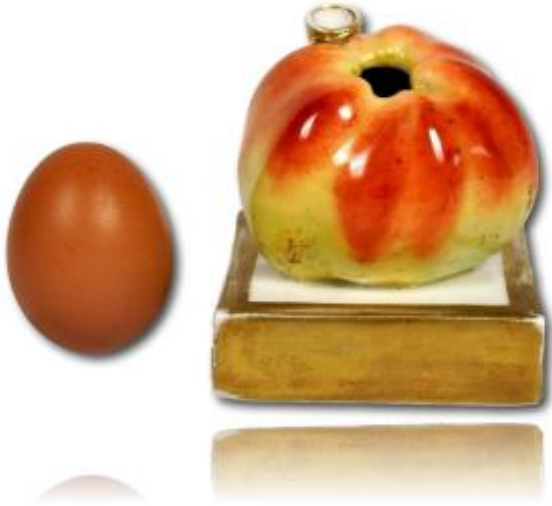

## Curious Trompe l'Oeil Inkwell In The Shape Of An Apple In Paris Porcelain - Ep. Early 19th

790 EUR

Signature : Porcelaine de Paris ou Limoges

Period : 19th century

Condition : Parfait état

Material : Porcelain

Length : 8 cm

Width : 8 cm

Height : 8.7 cm

<https://www.proantic.com/en/1286757-curious-trompe-l-oeil-inkwell-in-the-shape-of-an-apple-in-paris-porcelain-ep-early-19th-century>

Description

Polychrome in the shape of an apple resting on a square base. Gold threads on the edges.

Dimensions: High. 8.7 cm - Length. 8 cm -

Width. 8 cm, Condition: PERFECT

CONDITION, Period: 1st HALF 19th century,

Observation(s): Small wear from use.

PAYMENT and TRANSPORT PAYMENTS

ACCEPTED via PAYPAL / LYDIA / CB in