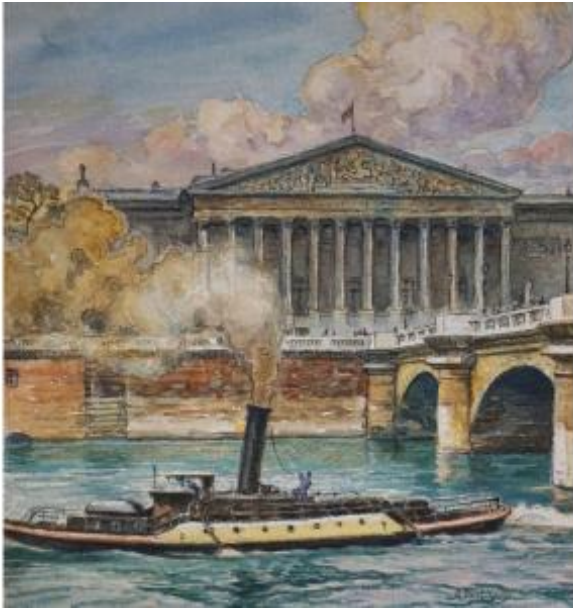

## Paris / National Assembly And The Seine / 1930s / Gouache

380 EUR

Signature : A. Lorain (?)

Period : 20th century

Condition : Parfait état

Material : Gouache

<https://www.proantic.com/en/1297449-paris-national-assembly-and-the-seine-1930s-gouache.html>

### Description

Very beautiful and interesting gouache in excellent condition from the 1930s.

THE NATIONAL ASSEMBLY (PALAIS BOURBON), and in the foreground smoke escapes from a tow at the PONT DE LA CONCORDE on the SEINE.

21 x 20 at sight

44.5 x 38.5 with frame

Very well framed, solid wood frame and linen marie-louise.