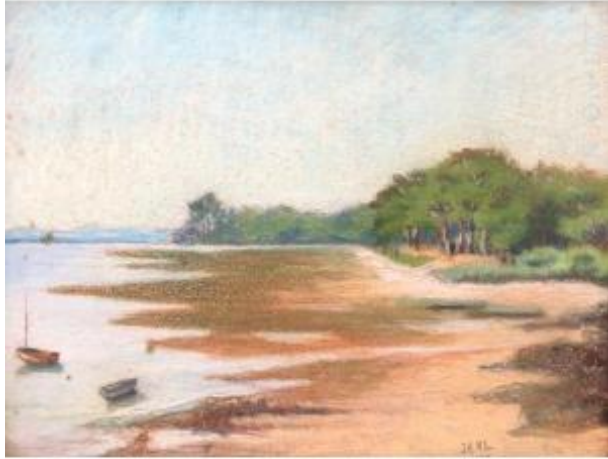

Presumed View Of The Arcachon Basin, Pastel

70 EUR

Period : 20th century

Condition : Bon état

Material : Pastel

Width : 26,5 cm

Height : 20 cm

Description

Presumed view of the Arcachon Basin.
Pastel drawing monogrammed and dated 1944.
Framed and under glass.
Good condition.
Pastel (at sight): 20 x 26.5 cm
Frame: 26 x 32.5 cm

Sent by colissimo with signature.
Careful packaging.