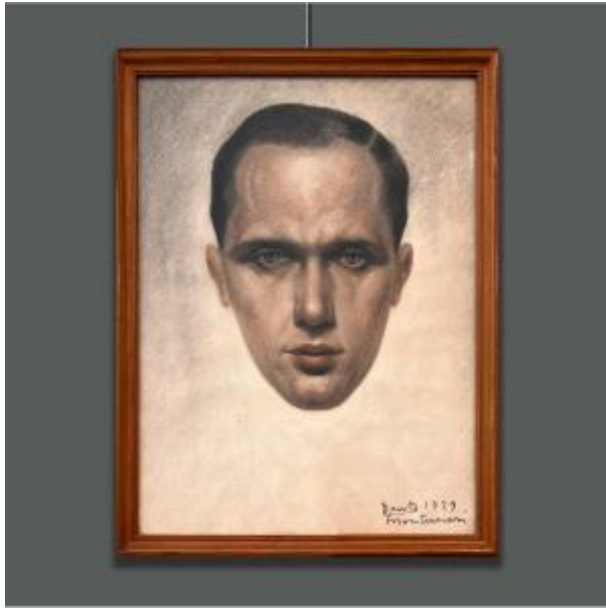

Dante Montanari (1896-1989) Portrait, 1929

450 EUR

Signature : Dante Montanari (1896-1989)

Period : 20th century

Condition : Très bon état

Material : Pastel

Length : 30

Height : 40

<https://www.proantic.com/en/1326120-dante-montanari-1896-1989-portrait-1929.html>

Description

Dante Montanari (1896-1989) Portrait,
1929, pastel on paper, cm 40x30
signed and dated lower right

with frame: cm 43x23x2