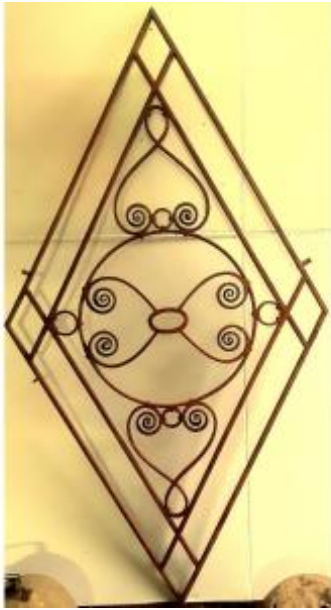

Transom Door Grille Riveted Wrought Iron Balcony Element "1900"

280 EUR

Period : 20th century

Condition : Bon état

Material : Wrought iron

Length : 138.5 cm

Width : 76 cm

Depth : épaisseur 1.5 cm

<https://www.proantic.com/en/1329217-transom-door-grille-riveted-wrought-iron-balcony-element-quot1900quot.html>

Description

Element adaptable for door, window, balcony, gate, decoration... in curved wrought iron assembled by riveting (Eiffel Tower technique). In good condition. SAONE ANTIQUITES store 149 rue de la Levée 01750 ST LAURENT SUR SAONE 500 meters from MACON (71000) open Tuesday to Saturday 3 p.m. - 7 p.m. and in the morning 10:30 a.m. - 12:30 p.m. (if no customer quote...) call before or SMS to 06 13 21 81 09, to be sure thank you... Purchase sale furniture, objects 18-19-20th, inheritance, sharing, estimate, clearance...