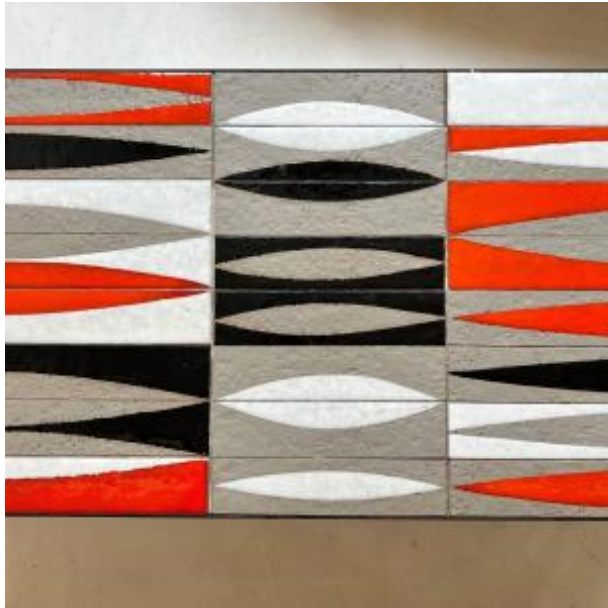

Roger Capron, Navette Ceramic Coffee Table.

3 950 EUR

Signature : Roger Capron (1922-2006)

Period : 20th century

Condition : Bon état

Material : Ceramic

<https://www.proantic.com/en/1330608-roger-capron-navette-ceramic-coffee-table.html>

Description

Roger Capron (1922-2006) Designer ceramic coffee table. model shuttle Structure in black lacquered metal, ceramic tile top with red, black, gray and white geometric decoration Signed R.Capron Presented in good condition as in the photos. Dimension: Height: 39 cm Width: 100 cm Depth: 38.5cm Transport throughout France, contact me. Don't forget to follow my gallery to be informed of the latest news. Find us on Instagram #galerieN6