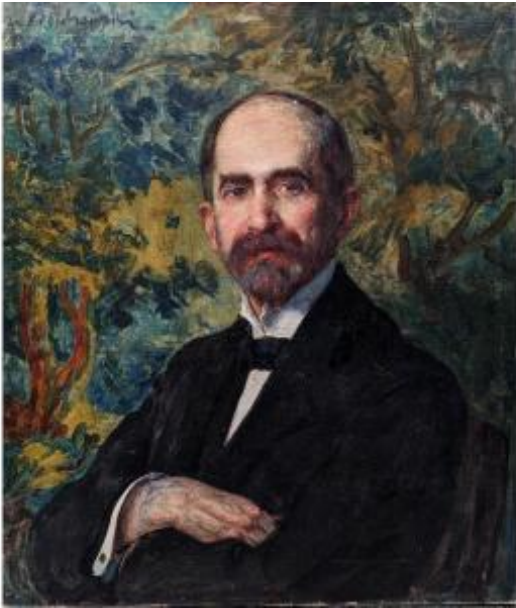

Leopold Pilichowski (1869-1934) Portrait Of A Man

2 500 EUR

Signature : Leopold Pilichowski (1869-1934)

Period : 20th century

Condition : En l'etat

Material : Oil painting

Length : 65

Height : 76

<https://www.proantic.com/en/1330959-leopold-pilichowski-1869-1934-portrait-of-a-man.html>

Description

Leopold Pilichowski (1869-1934) Portrait of a Man Oil on canvas 76 x 65 Signed upper left "L. Pilichowski" Joanna Studzinka Collection One small hole, three small restorations 2500 euros