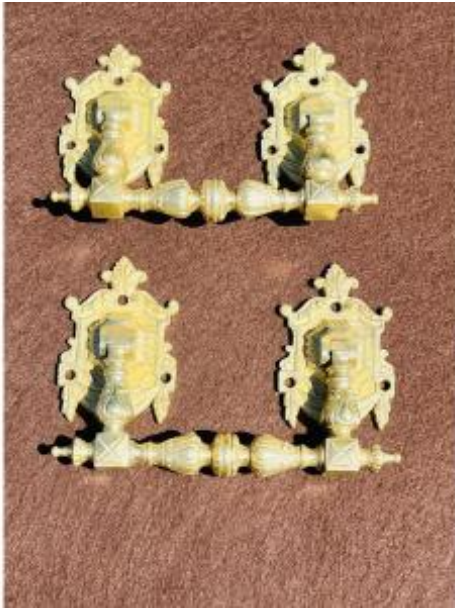

## Pull Handles For Carriage Doors

220 EUR

Period : 19th century

Condition : Très bon état

Material : Bronze

Length : 18cm

Width : 12cm

Depth : 3cm fermée /8cm ouverte

<https://www.proantic.com/en/1334777-pull-handles-for-carriage-doors.html>

### Description

Pair of Louis XVI style gilded bronze handles for carriage doors. Mounted on mounting plates in the shape of chiseled coats of arms of draperies, the handle tilts to retract. Ready to install.  
Weight: 625g each. Beautiful gilding.