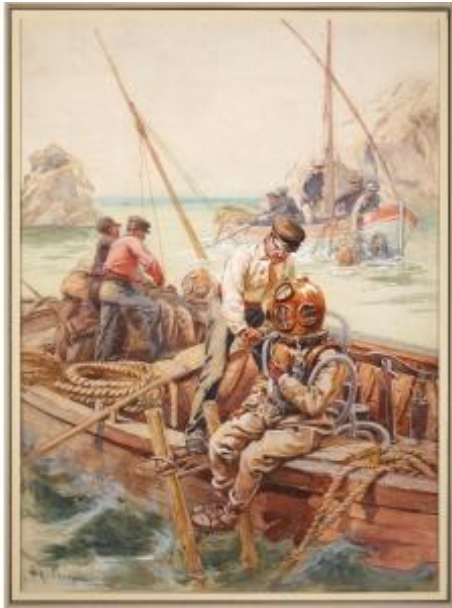

PROANTIC
LE PLUS BEAU CATALOGUE D'ANTIQUITES

Adolphe Louis Charles Crespin (1859-1944), Rescue Of Shipwrecked People From Lebanon

4 000 EUR

Signature : Adolphe Louis Charles Crespin (1859-1944)

Period : 20th century

Condition : Très bon état

Material : Paper

Length : 42

Width : 30

Description

Rescue of shipwrecked people from Lebanon

June 1903 Watercolor

42 x 30 cm (sheet), 59.5 x 37.5 cm (frame)