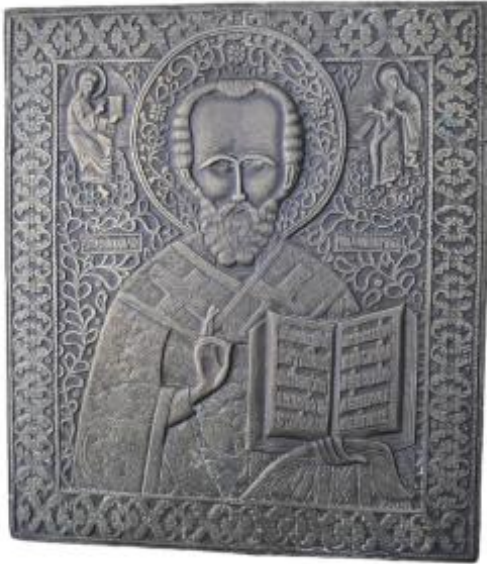

## Large Bronze Icon

300 EUR

Period : 19th century

Condition : Bon état

Material : Bronze

Length : 23 x 26 cm

<https://www.proantic.com/en/1342340-large-bronze-icon.html>

### Description

A large bronze travel icon measuring 23 x 26 cm from the 19th century