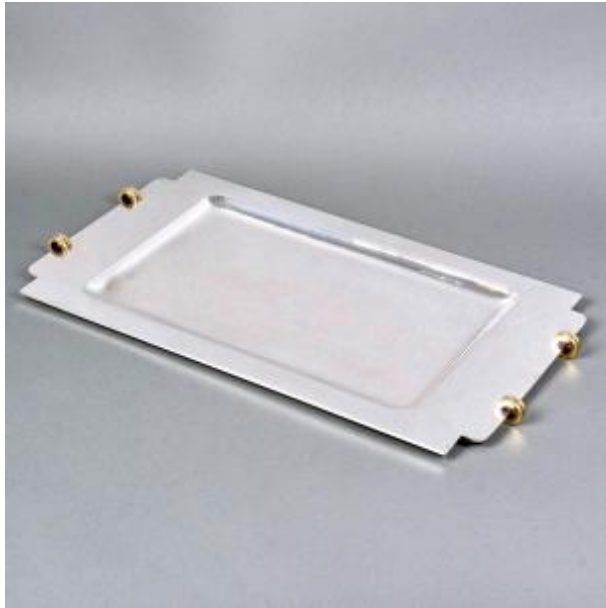

1930 Jean Desprès - Tray Art Deco Modernist Sterling Silver And Vermeil

16 500 EUR

Signature : Jean Desprès

Period : 20th century

Condition : Très bon état

Material : Sterling silver

<https://www.proantic.com/en/1345762-1930-jean-despres-tray-art-deco-modernist-sterling-silver-and-vermeil.html>

Description

Tray Modernist Art Deco made in solid sterling silver and vermeil by Jean Desprès in the 1930s. Engraved signature and goldsmith's mark.

Very good state. Very tiny scratches. Unique model.

Dimensions: 48cm x 26cm