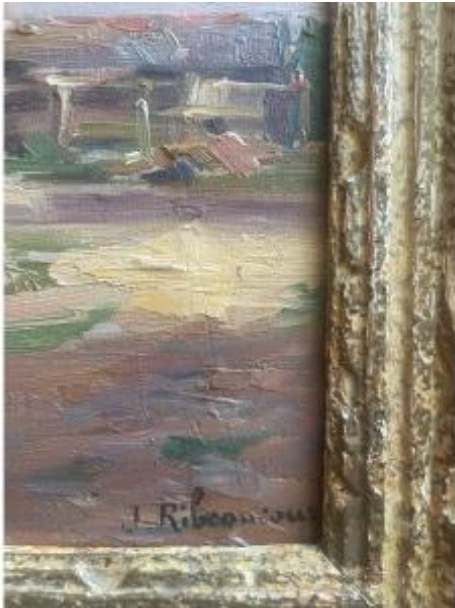

The Mill

450 EUR

Signature : À définir

Period : 20th century

Condition : Très bon état

Material : Oil painting on wood

Height : 38x32. 31x26

Description

Beautiful painting representing a mill and its village superbly painted by the painter. Signature to be defined. Oil on wood panel. In very good condition with its pretty Montparnasse frame. Format of 38x32 cm with and 31x26 cm without. Very decorative!