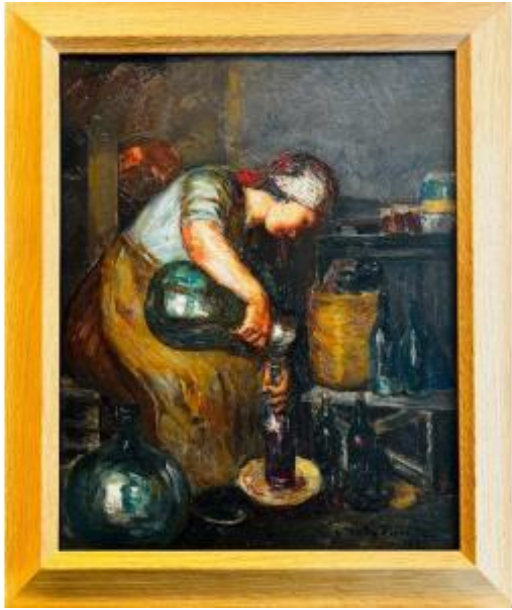

## Claude Firmin (1864-1944) - Bottling Wine

1 800 EUR

Signature : Claude Firmin (1864-1944)

Period : 20th century

Condition : Parfait état

Material : Oil painting on wood

Width : 33

Height : 41

<https://www.proantic.com/en/1375620-claude-firmin-1864-1944-bottling-wine.html>

### Description

Claude Firmin (1864-1944)  
Bottling Wine - 1937  
Oil on wood signed lower right