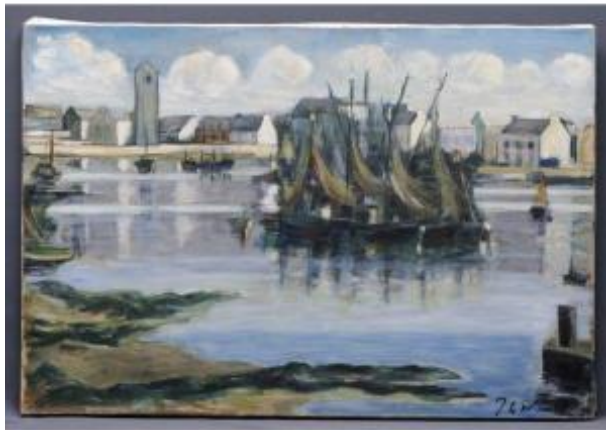

## The Port Of Guilvinec 1972 Jacques Le Noane Brittany

390 EUR

Signature : Jacques Le Noane

Period : 20th century

Condition : Très bon état

Material : Oil painting

Length : 73cm

Height : 50cm

### Description

The Port of Guilvinec oil painting on canvas by Jacques Le Noane dated 1972. "Photographer and painter 1928 / 2016" signed lower right. Size 73cm x 50cm. Condition: Good condition.