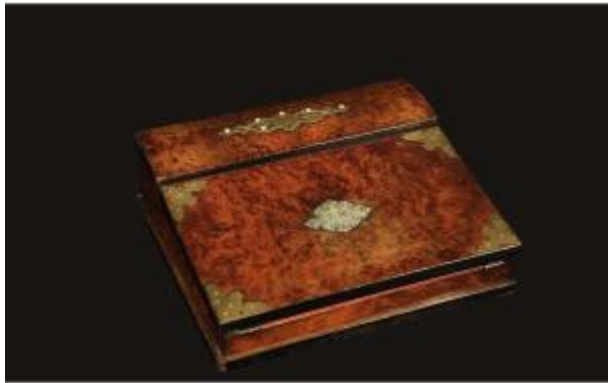

## Travel Writing Desk, 19th Century

480 EUR

Period : 19th century

Condition : Bon état

Material : Wood marquetry

Width : 30 cm

Height : 10 cm

Depth : 25 cm

### Description

Travel writing case in veneered wood  
Burl walnut Edge in blackened wood and brass  
decoration  
19th century  
Good general condition, some slight signs of  
wear  
Height: 10 cm  
Depth closed: 25 cm  
Depth open: 41 cm  
Width: 30 cm  
All deliveries, careful shipping with insurance