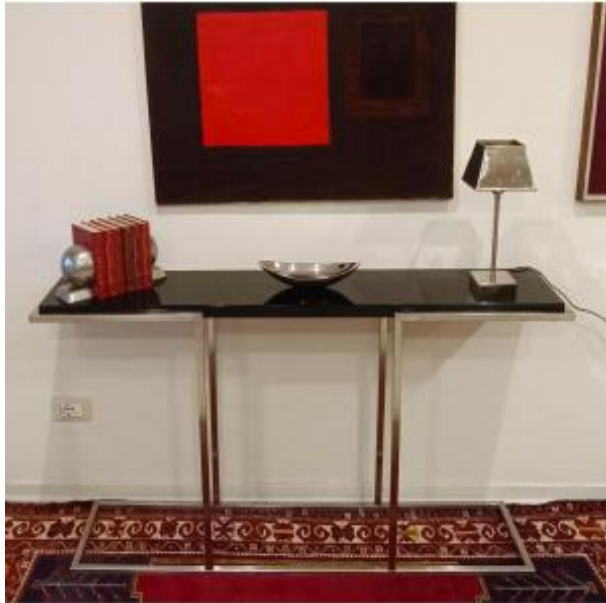

The Satin Steel 80s Design Console Vintage

900 EUR

Period : 20th century

Condition : Très bon état

Material : Silver metal

Width : 133

Height : 80

Depth : 33

<https://www.proantic.com/en/1391463-the-satin-steel-80s-design-console-vintage.html>

Description

"The Satin Steel 80s Design Console Vintage"

The satin steel 80s design console is a vintage icon for contemporary decor. With its black lacquered wood top, this console is a perfect blend of retro and modern style.

Vintage 80s Design

Inspired by the glamour of the 80s, this console combines clean lines and contemporary materials to create a piece with unique charm. Satin steel adds a touch of industrial elegance, while black lacquered wood provides bold contrast.

Functionality and Vintage Style

Featuring a black lacquered wood top, this console offers generous space for displaying art objects, photographs, or plants. Its versatile design fits seamlessly into any environment, whether in the dining room, living room, or