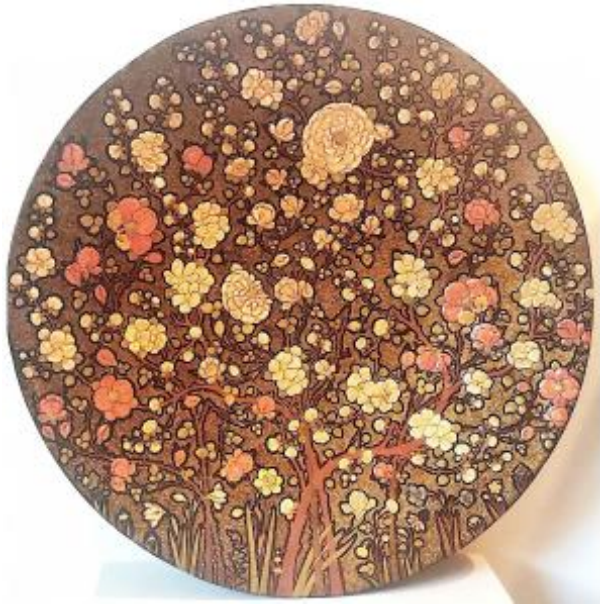

Large Japanese-style Dish From The Early 20th Century In Boiled Cardboard.

380 EUR

Period : 20th century

Condition : Très bon état

Material : Cardboard

Diameter : 45 cm

Height : 9 cm

<https://www.proantic.com/en/1393059-large-japanese-style-dish-from-the-early-20th-century-in-boiled-cardboard.html>

Description

Large decorative dish with Japanese-style peach blossom decoration. This large boiled cardboard bowl is typical of quality old productions from the Kashmir region of India. The decoration is in light relief and painted in subtle colors on a background made up of tiny golden interlacing. Work from the beginning of the 20th century, around 1920, at the transition from Art Nouveau to Art Deco styles. NB/ Shipping possible for France via Colissimo tracked: 20 euros.