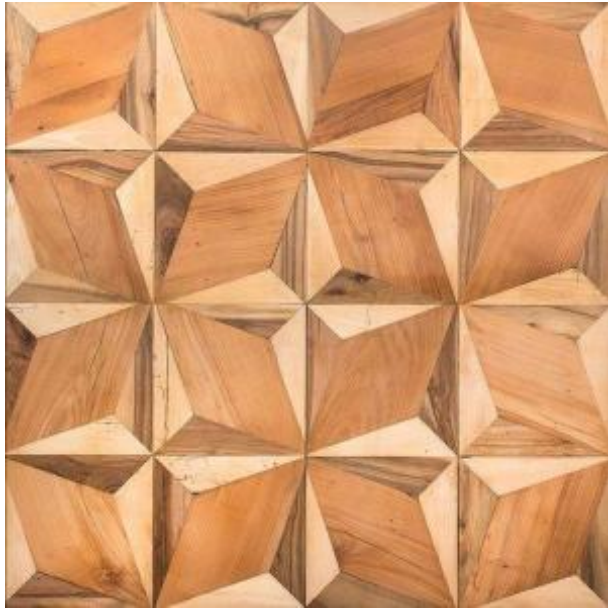

Parquet - 19th Century Marquetry Panels

8 400 EUR

Period : 19th century

Condition : Prévoir restauration

Material : Solid wood

Length : 63

Width : 63

<https://www.proantic.com/en/1402468-parquet-19th-century-marquetry-panels.html>

Description

19th Century Marquetry Parquet Panels - Marquetry Flooring. Set of 69 whole panels and 10 m2 of offcuts and cuts. Panels made up of geometric pieces of walnut, cherry and maple laminated on solid softwood. As is. The set needs to be cleaned, some panels needing restoration.
19th Century Dimensions: 630 x 630 mm Whole panels: 27 m2 Cuts and offcuts: +/- 10 m2
Thickness 25 mm Price: EUR8,400 excluding VAT 20% VAT applies.