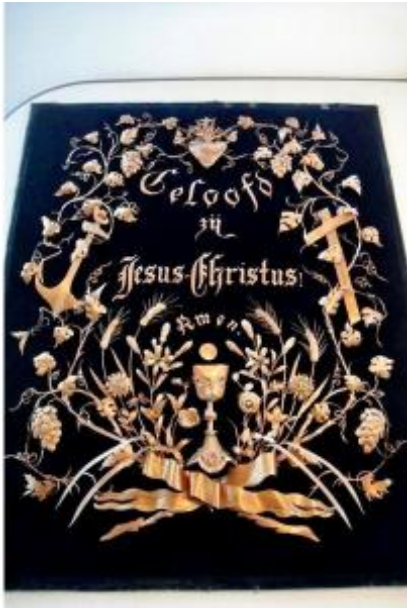

19th Century Relief Straw Work Under Glass, Ex-voto, Praise...

450 EUR

Period : 19th century

Condition : Très bon état

Material : Other

Width : 72,5 cm

Height : 90,5 cm

<https://www.proantic.com/en/1406174-19th-century-relief-straw-work-under-glass-ex-voto-praise.html>

Description

The straw marquetry works of the 19th century are charming, but quite common...

I offer you here an exceptional panel, certainly imbued with faith and religiosity, but made of straw MISE EN RELIEF, and framed under glass (old glass), in the style of a Diorama....

Dutch work from the second half of the 19th century.

The patterns, cut out on previously dried strands of golden straw, were laminated on thin paper before being shaped using small wooden or cork wedges...

An old label on the back bears several dates in pencil: 23 / 2 / 91 for 1891, and: restored on 28 - 12 -...8...

More photos and information on request by email.

Height x width = 90.5 cm x 72.5 cm Thickness = 7 cm