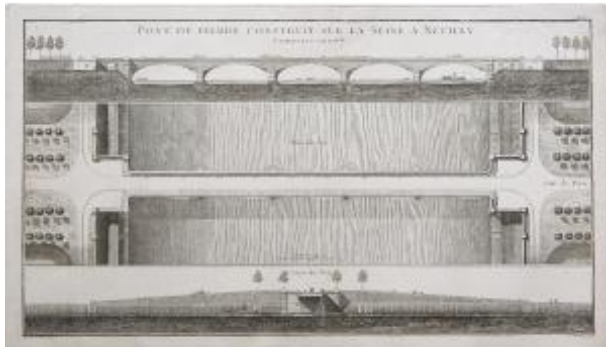

Old Engraving - Neuilly-sur-seine Bridge

300 EUR

Period : 18th century

Condition : Bon état

Material : Paper

<https://www.proantic.com/en/1409612-old-engraving-neuilly-sur-seine-bridge.html>

Dealer

Patrick Serouge

Antique Maps - Atlas - Antique Engraving - Rare Books

Tel : +33(0)6 12 89 90 97

Mobile : Tous nos documents sont accompagnés d'un certificat d'authenticité.

Fax : Nos conditions de vente sont conformes au règlement de la LILA (Ligue Internationale de la Librairie Ancienne).

Tous nos livres et gravures sont garantis complets et en bonne condition sauf mentions contraires. Nous nous engageons à décrire avec précision les pièces vendues et indiquons clairement tous les défauts et les importantes restaurations effectuées. Nous nous portons garant de l'authenticité des pièces vendues.

110 rue des Rosiers